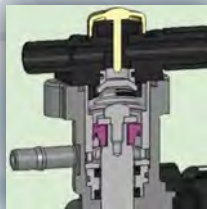

TECHNICAL SPECIFICATIONS

Tank capacity	15 liters
Tank material	Polyethylene resin
Power	Re-chargeable battery
Battery type	Lithium-ion 18V. 3.0Ah
Charging time	60 minutes
Continuous running time	40~300 minutes
Suction volume	1.5 L/min
Max. pressure	1.0MPa
Nozzle	2-head
Dimension	250 x 370 x 550mm
Dry weight	5.3 kgs.

Highly durable piston pump using anti-corrosive parts