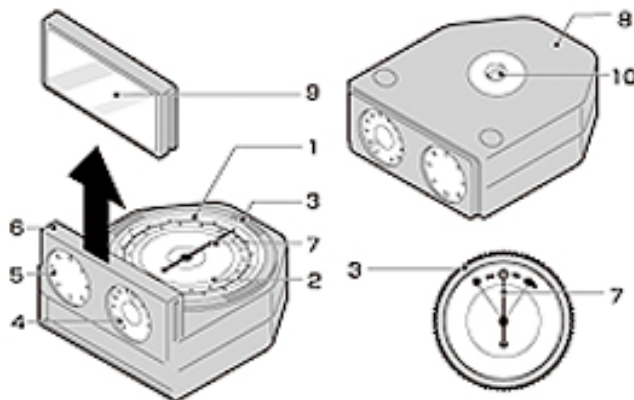

ALTIMETER

Model No. SAL7020

FEATURES

- Weather forecast function
- Barometer scale
- 3 color dial variations
- Liquid filled compass & thermometer

SPECIFICATIONS

Altitude measuring range	0~5,000m/0~15,000ft
Altitude Min. increment	20m/200ft
Reference value	Error on within 3%(at20°C)
Barometric measuring range	550~1050hPa/17.4~31inchHg
Barometric Min. increment	5hPa/0.2inchHg
Body Size	63×72×26mm
Size in the case	70×82×32mm
Weight	72g
Weight with the case	91g
Material of case	ABS resin
Dial colors	Gray/Orange/Lavender

1. Altimeter dial
2. Barometer dial
3. Altitude setting dial
4. Thermometer in oil
5. Compass in oil
6. Accessory case
7. Indicator
8. Case for body
9. Survival mirror
10. Barometer adjusting screw

ACCESSORIES

1. Φ20mm liquid filled compass	2. Φ20mm liquid filled thermometer
3. Survival mirror	4. Artificial leather hard case with belt loop

DUE TO CONTINUOUS PRODUCT IMPROVEMENT, THE DESIGN AND TECHNICAL SPECIFICATIONS ARE SUBJECT TO CHANGE WITHOUT PRIOR NOTICE