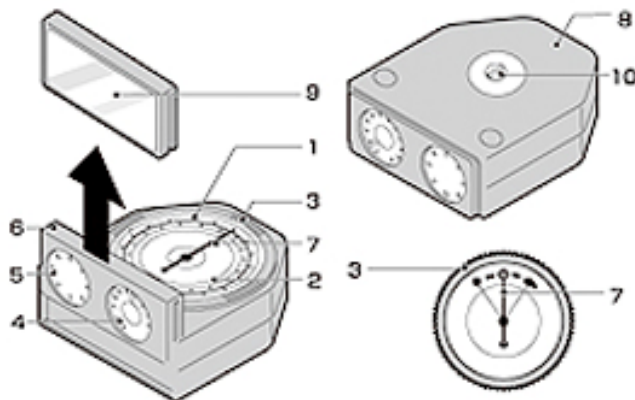

ALTIMETER

Model No. SAL7020

FEATURES

- Weather forecast function
- Barometer scale
- 3 color dial variations
- Liquid filled compass & thermometer

SPECIFICATIONS

Altitude measuring range	0~5,000m/0~15,000ft
Altitude Min. increment	20m/200ft
Reference value	Error on within 3%(at20°C)
Barometric measuring range	550~1050hPa/17.4~31inchHg
Barometric Min. increment	5hPa/0.2inchHg
Body Size	63×72×26mm
Size in the case	70×82×32mm
Weight	72g
Weight with the case	91g
Material of case	ABS resin
Dial colors	Gray/Orange/Lavender

1. Altimeter dial
2. Barometer dial
3. Altitude setting dial
4. Thermometer in oil
5. Compass in oil
6. Accessory case
7. Indicator
8. Case for body
9. Survival mirror
10. Barometer adjusting screw

ACCESSORIES

1. Φ20mm liquid filled compass	2. Φ20mm liquid filled thermometer
3. Survival mirror	4. Artificial leather hard case with belt loop

DUE TO CONTINUOUS PRODUCT IMPROVEMENT, THE DESIGN AND TECHNICAL SPECIFICATIONS
ARE SUBJECT TO CHANGE WITHOUT PRIOR NOTICE